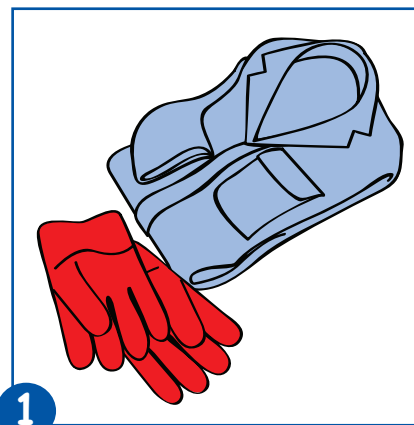

JANGRO Product Guide

Enviro Foaming Washroom & Toilet Cleaner BF025-75

Health & Safety
Please refer to relevant
COSHH Sheet.

Put on PPE.

Place safety signs.

Spray solution onto cloth
and wipe surface.

Wipe with a damp cloth.

Remove safety signs.